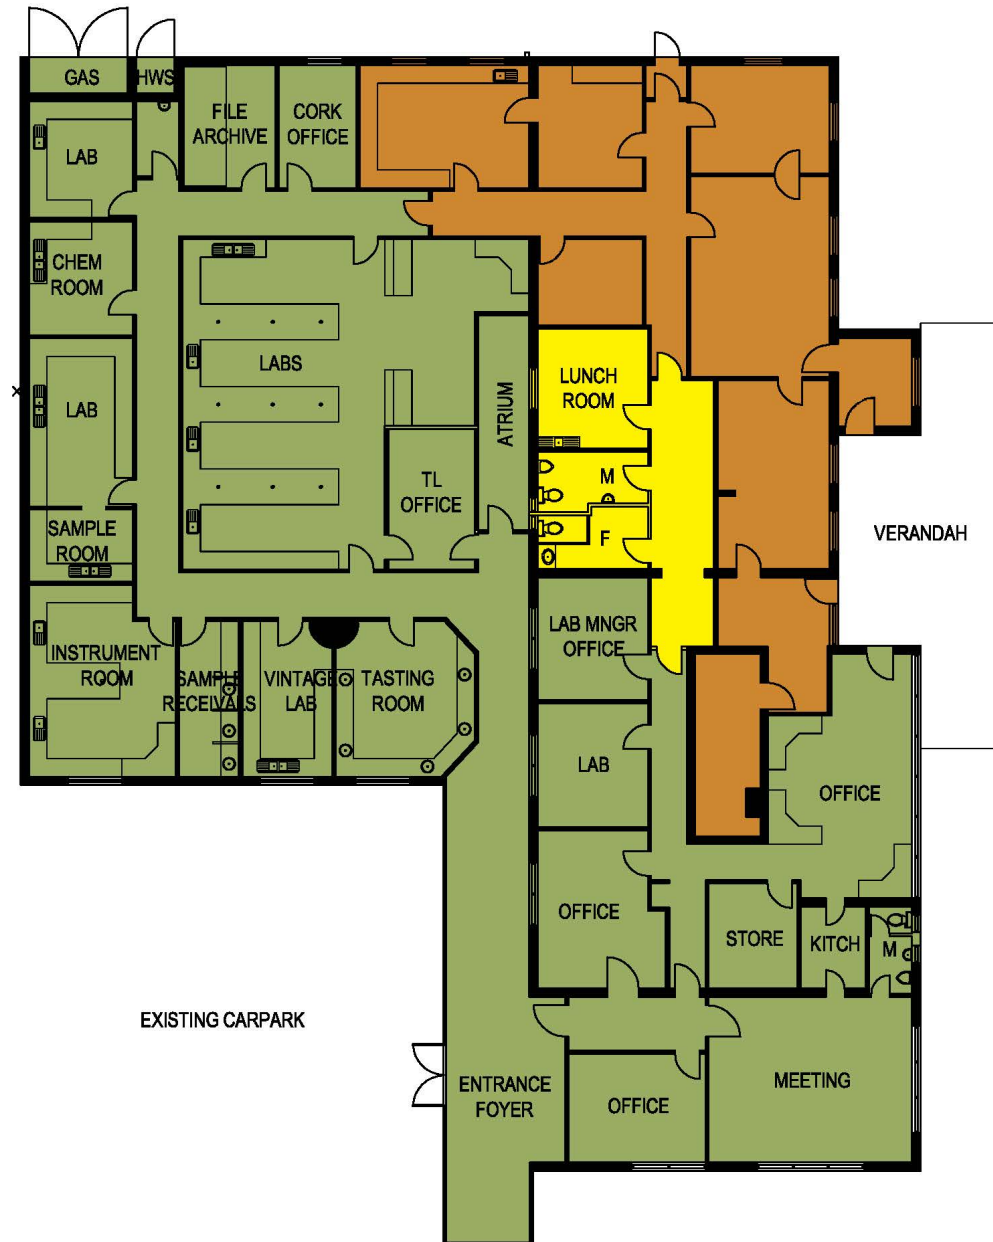

LAB & OFFICE SPACE

- Former Penfolds Wines laboratory and offices
- Tasting rooms, extensive lab bench spaces and associated work rooms
- Variety of office accommodation & meeting rooms
- 710m² approx
- Car parking
- Secure location
- Available July 2020

EXISTING CARPARK